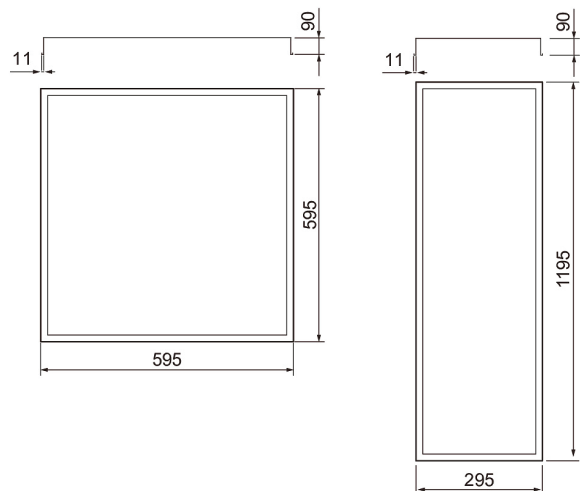

Clean

For hospitals and other premises where the luminaire must meet the clean space requirements (IP65). Available in two sizes, outputs and colour temperatures. The luminaire offers a high light output/W. Clean luminaires have been certified in accordance with the ISO 14644-1 standard and they have been granted the ISO 3 cleanroom classification.

- Steel housing and opal acrylic diffuser.
- White RAL 9003.
- Protection class I.
- Recessed mounting on a T-grid ceiling.
- Linkable, 3/5 x 2.5 mm²
- Installation height 2–4 m.
- Fixed LED: 39–54 W / 4038–5568 lm.
- Colour temperatures: 3000 K and 4000 K
CRI > 80 / Ra > 80.
- MacAdam 3 SDCM.
- IP65.
- The standard range includes on/off and Dali-2 models.
- Ambient temperature range 0 ... 25 °C.
- Rated lifetime L80 100 000 h (Ta25°C).
- Power source lifespan: 100 000 h. Tc < 65 °C.
- WH = white, DA2 = Dali-2.

- 1–10V solutions and push-button controlled versions are available on a project-specific basis. Also available in sizes 300 x 600 mm, 300 x 1500 mm and 600 x 1200 mm. CRI > 90 available by special order. The colour temperature options available are: 2700 K, 5700 K and 6500 K as well as Tunable White. The luminaire is also available for order in grey RAL 9006. Available with various diffuser combinations: laminated safety glass, micro-prismatic (UGR < 19) and laser glass. Models also available for various mounting options, such as surface mounting, mounting on plasterboard and with concealed grid brackets.

By order

Clean 600 x 600

NO.	CODE	W	LM
4207220	E2CLAA 600x600 IP65 39W/830 ACO	39	4900
4207222	E2CLAB 600x600 IP65 39W/840 ACO	39	4900
4207225	E2CLAE 600x600 IP65 54W/830 ACO	54	6600
4207227	E2CLAF 600x600 IP65 54W/840 ACO	54	6600