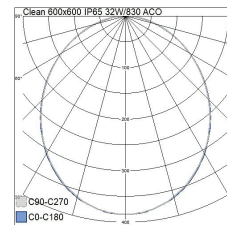

- Steel housing and opal acrylic diffuser.
- White RAL 9003.
- Protection class I.
- Recessed mounting on a T-grid ceiling.
- Linkable, 3/5 x 2.5 mm²
- Installation height 2–4 m.
- Fixed LED: 39–54 W / 4038–5568 lm.
- Colour temperatures: 3000 K and 4000 K
CRI > 80 / Ra > 80.
- MacAdam 3 SDCM.
- IP65.
- The standard range includes on/off and Dali-2 models.
- Ambient temperature range 0 ... 25 °C.
- Rated lifetime L80 100 000 h (Ta25°C).
- Power source lifespan: 100 000 h. Tc < 65 °C.
- WH = white, DA2 = Dali-2.

- 1–10V solutions and push-button controlled versions are available on a project-specific basis. Also available in sizes 300 x 600 mm, 300 x 1500 mm and 600 x 1200 mm. CRI > 90 available by special order. The colour temperature options available are: 2700 K, 5700 K and 6500 K as well as Tunable White. The luminaire is also available for order in grey RAL 9006. Available with various diffuser combinations: laminated safety glass, micro-prismatic (UGR < 19) and laser glass. Models also available for various mounting options, such as surface mounting, mounting on plasterboard and with concealed grid brackets.