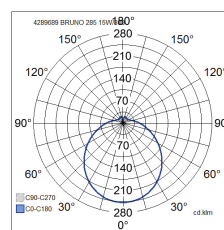

IP44

-O-  
3 x 2,5-O-  
5 x 2,5

DALI-2

- Painted steel housing and opal acrylic diffuser (ACO).
- White, RAL 9003.
- Protection class I.
- Surface mounting on a ceiling.
- Linkable, 3/5 x 2.5 mm<sup>2</sup>.
- Installation height 2–4 m.
- Integrated LED 14–34W / 1,400–3,600 lm.
- Colour temperatures 3,000 K and 4,000 K. CRI > 80 / Ra > 80.
- MacAdam 3 SDCM.
- IP44.
- The standard range includes on/off, Radar and Dali-2 models with push-button control (230 V).
- Ambient temperature range 0 ... 25 °C.
- Rated lifetime L70 100,000 h (Ta25°C).
- Rated lifetime L80 50,000 h (Ta25°C).
- Power source service life 50,000 h.
- WH = white, DA2 = Dali-2.
- Also available as Casambi, 1–10 V and Switch Dim solutions and equipped with a PIR sensor. The colour temperature options available are: 2,700 K, 5,700 K and 6,500 K as well as Tunable White. CRI > 90 available by special order. Also available in an emergency light model.