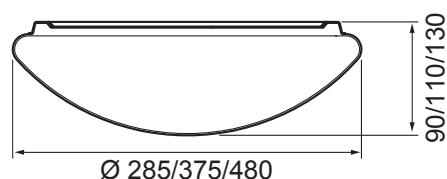

IP44

-O-  
3 x 2,5-O-  
5 x 2,5

DALI-2

- Painted steel housing and opal acrylic diffuser (ACO).
- White, RAL 9003.
- Protection class I.
- Surface mounting on a ceiling.
- Linkable, 3/5 x 2.5 mm<sup>2</sup>.
- Installation height 2–4 m.
- Integrated LED 14–34W / 1,400–3,600 lm.
- Colour temperatures 3,000 K and 4,000 K. CRI > 80 / Ra > 80.
- MacAdam 3 SDCM.
- IP44.
- The standard range includes on/off, Radar and Dali-2 models with push-button control (230 V).
- Ambient temperature range 0 ... 25 °C.
- Rated lifetime L70 100,000 h (Ta25°C).
- Rated lifetime L80 50,000 h (Ta25°C).
- Power source service life 50,000 h.
- WH = white, DA2 = Dali-2.
- Also available as Casambi, 1–10 V and Switch Dim solutions and equipped with a PIR sensor. The colour temperature options available are: 2,700 K, 5,700 K and 6,500 K as well as Tunable White. CRI > 90 available by special order. Also available in an emergency light model.