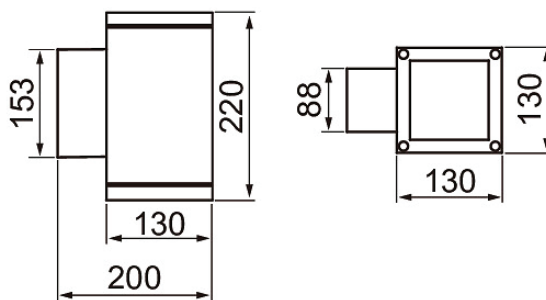

## Blitz Sq M

Blitz Sq M is a surface-mounted wall luminaire with a rectangular design. The luminaire is suitable for indoor and outdoor use. It is equipped with an integrated LED, which distributes light downwards. Available with three different beams. High-quality surface treatment, stainless steel screws.

- Aluminium housing and transparent glass diffuser.
- Anthracite, silver, black and white.
- Protection class I.
- Surface mounting.
- Not linkable, 3 x 2.5 mm<sup>2</sup>.
- Installation height 0.5–4 m.
- Integrated LED 16W / 1590–1790 lm.
- IP65.
- IK07.
- On/off.
- Ambient temperature range -25 ... 25 °C
- Rated lifetime L70 50,000 h (Ta25°C).
- Power source service life 50,000 h.
- AN = anthracite, SI = silver, BK = black, WH = white.
- Also available in Corten colour on a project-specific basis.