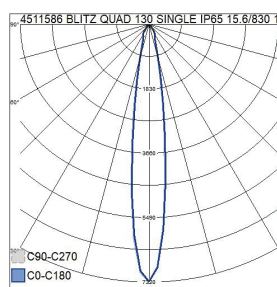

- Aluminium housing and transparent glass diffuser.
- Anthracite, silver, black and white.
- Protection class I.
- Surface mounting.
- Not linkable, 3 x 2.5 mm<sup>2</sup>.
- Installation height 0.5–4 m.
- Integrated LED 16W / 1590–1790 lm.
- IP65.
- IK07.
- On/off.
- Ambient temperature range -25 ... 25 °C
- Rated lifetime L70 50,000 h (Ta25°C).
- Power source service life 50,000 h.
- AN = anthracite, SI = silver, BK = black, WH = white.
- Also available in Corten colour on a project-specific basis.