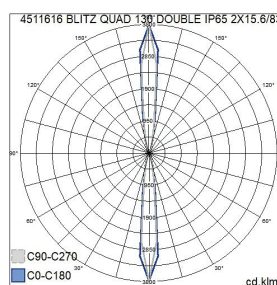

## Blitz Sq M Double

Blitz Sq M Double is a surface-mounted wall luminaire with a rectangular design, and it distributes light in two directions. The luminaire is suitable for indoor and outdoor use. Integrated LED. Available with three different beams. High-quality surface treatment, stainless steel screws.

- Aluminium housing and transparent glass diffuser.
- Anthracite, silver, black and white.
- Protection class I.
- Surface mounting.
- Not linkable, 3 x 2.5 mm<sup>2</sup>.
- Installation height 0.5–4 m.
- Integrated LED 31W / 3180–3580 lm.
- IP65.
- IK07.
- On/off.
- Ambient temperature range -25 ... 25 °C
- Rated lifetime L70 50,000 h (Ta25°C).
- Power source service life 50,000 h.
- AN = anthracite, SI = silver, BK = black, WH = white.
- Also available in Corten colour on a project-specific basis.