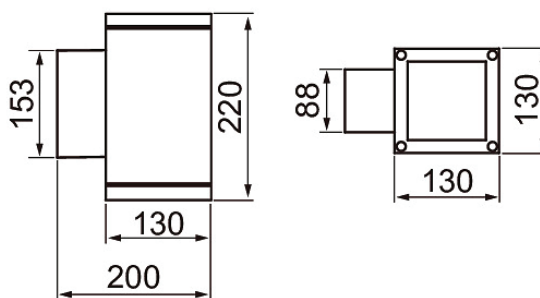

## Blitz Sq M Double

Blitz Sq M Double is a surface-mounted wall luminaire with a rectangular design, and it distributes light in two directions. The luminaire is suitable for indoor and outdoor use. Integrated LED. Available with three different beams. High-quality surface treatment, stainless steel screws.

- Aluminium housing and transparent glass diffuser.
- Anthracite, silver, black and white.
- Protection class I.
- Surface mounting.
- Not linkable, 3 x 2.5 mm<sup>2</sup>.
- Installation height 0.5–4 m.
- Integrated LED 31W / 3180–3580 lm.
- IP65.
- IK07.
- On/off.
- Ambient temperature range -25 ... 25 °C
- Rated lifetime L70 50,000 h (Ta25°C).
- Power source service life 50,000 h.
- AN = anthracite, SI = silver, BK = black, WH = white.
- Also available in Corten colour on a project-specific basis.