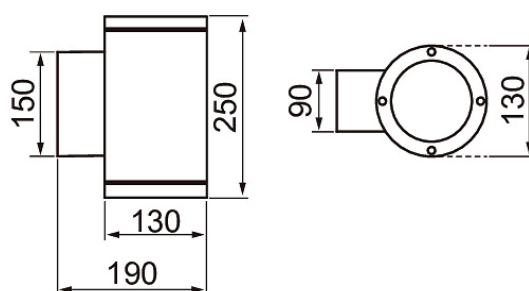

Blitz M

Blitz M is a wall luminaire suitable for indoor and outdoor use. It is equipped with an integrated LED, which distributes light downwards. Available with various beam angles. High-quality surface treatment, stainless steel screws. The luminaire housing is coated with polyester paint that is resistant to corrosion and UV radiation.

- Aluminium housing and transparent glass diffuser.
- Anthracite, silver, black and white.
- Protection class I.
- Surface mounting.
- Not linkable, 3 x 2.5 mm².
- Installation height 0–4 m.
- Integrated LED 16 W / 1,590–1,790 lm.
- IP65.
- IK07.
- On/off.
- Ambient temperature range -25 ... 25 °C
- Rated lifetime L70 50,000 h
- Power source service life 50,000 h.
- AN = anthracite, SI = silver, BK = black, WH = white.
- Also available in Corten colour on a project-specific basis.