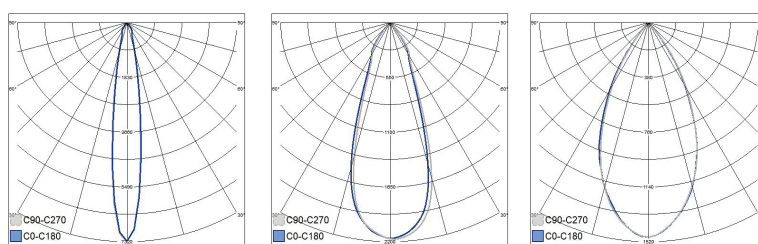

- Aluminium housing and transparent glass diffuser.
- Anthracite, silver, black and white.
- Protection class I.
- Surface mounting.
- Not linkable, 3 x 2.5 mm².
- Installation height 0–4 m.
- Integrated LED 16 W / 1,590–1,790 lm.
- IP65.
- IK07.
- On/off.
- Ambient temperature range -25 ... 25 °C
- Rated lifetime L70 50,000 h
- Power source service life 50,000 h.
- AN = anthracite, SI = silver, BK = black, WH = white.
- Also available in Corten colour on a project-specific basis.