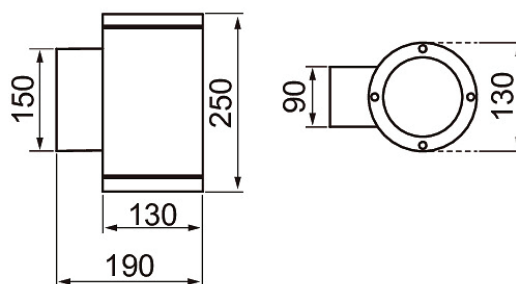

Blitz M Double

Blitz Sq M Double is a surface-mounted wall luminaire with a rectangular design, and it distributes light in two directions. The luminaire is suitable for indoor and outdoor use. Integrated LED. Available with three different beams. High-quality surface treatment, stainless steel screws.

- Aluminium housing and transparent glass diffuser.
- Anthracite, silver, black and white.
- Protection class I.
- Surface mounting.
- Not linkable, 3 x 2.5 mm².
- Installation height 0.5–4 m.
- Luminous flux 3180–3580 lm.
- Connected load 31W.
- IP65.
- IK07.
- On/off.
- Ambient temperature range -25 ... 25 °C
- Rated lifetime L70 50,000 h (Ta25°C).
- Power source service life 50,000 h.
- AN = anthracite, SI = silver, BK = black, WH = white.
- Also available in Corten colour on a project-specific basis.