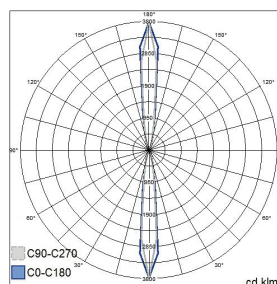

Blitz M Double

Blitz Sq M Double is a surface-mounted wall luminaire with a rectangular design, and it distributes light in two directions. The luminaire is suitable for indoor and outdoor use. Integrated LED. Available with three different beams. High-quality surface treatment, stainless steel screws.

- Aluminium housing and transparent glass diffuser.
- Anthracite, silver, black and white.
- Protection class I.
- Surface mounting.
- Not linkable, 3 x 2.5 mm².
- Installation height 0.5–4 m.
- Luminous flux 3180–3580 lm.
- Connected load 31W.
- IP65.
- IK07.
- On/off.
- Ambient temperature range -25 ... 25 °C
- Rated lifetime L70 50,000 h (Ta25°C).
- Power source service life 50,000 h.
- AN = anthracite, SI = silver, BK = black, WH = white.
- Also available in Corten colour on a project-specific basis.