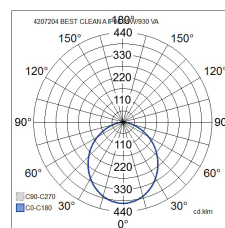

- Steel housing and opal glass diffuser (GLO).
- White RAL 9003.
- Protection class I.
- Recessed mounting on a T-grid ceiling.
- Linkable, 3/5 x 2.5 mm²
- Installation height: 2–4 m.
- Fixed LED: 39–54 W / 4900–6600 lm.
- Colour temperatures: 3000 K and 4000 K
CRI > 90 / Ra > 90.
- MacAdam 3 SDCM.
- IP65.
- The standard range includes on/off and Dali-2 models.
- Ambient temperature range: 0 ... 25 °C.
- Rated lifetime: L80 100,000 h (Ta 25 °C).
- Power source lifespan: 100,000 h. Tc < 65 °C.
- Suction pad as an accessory.
- DA = Dali-2.
- Micro-prismatic versions, surface-mounted and emergency light models, 1–10V solutions and push-button controlled versions are available on a project-specific basis. Also available in sizes 600 x 1200 mm and 300 x 1,500 mm. CRI > 80 available by special order The colour temperature options available are: 2700 K, 5700 K and 6500 K as well as Tunable White. Recessed mounting and concealed grid installation accessories are available for the luminaires. A version with a glass diffuser and a reflector grid is also available.

Suction pad as an accessory.

By order

Best Clean 600 x 600

NO.	CODE	W	LM
4207204	E2BCAA 600x600 IP65 39W/930 GLO	39	4165
4207205	E2BCAB 600x600 IP65 39W/940 GLO	39	4165
4207208	E2BCAE 600x600 IP65 54W/930 GLO	54	5568
4207209	E2BCAF 600x600 IP65 54W/940 GLO	54	5568