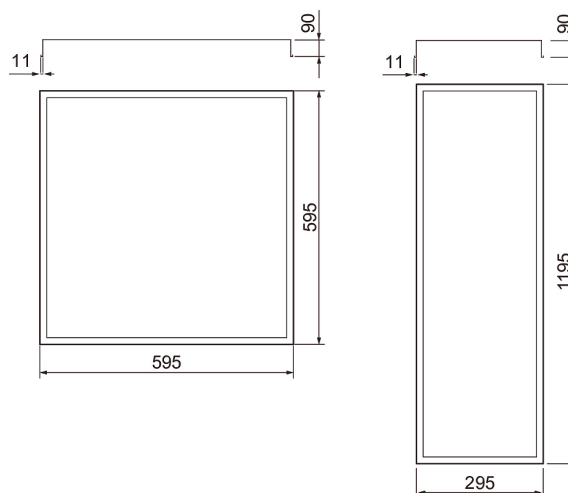

- Steel housing and opal glass diffuser (GLO).
- White RAL 9003.
- Protection class I.
- Recessed mounting on a T-grid ceiling.
- Linkable, 3/5 x 2.5 mm²
- Installation height: 2–4 m.
- Fixed LED: 39–54 W / 4900–6600 lm.
- Colour temperatures: 3000 K and 4000 K
CRI > 90 / Ra > 90.
- MacAdam 3 SDCM.
- IP65.
- The standard range includes on/off and Dali-2 models.
- Ambient temperature range: 0 ... 25 °C.
- Rated lifetime: L80 100,000 h (Ta 25 °C).
- Power source lifespan: 100,000 h. Tc < 65 °C.
- Suction pad as an accessory.
- DA = Dali-2.
- Micro-prismatic versions, surface-mounted and emergency light models, 1–10V solutions and push-button controlled versions are available on a project-specific basis. Also available in sizes 600 x 1200 mm and 300 x 1,500 mm. CRI > 80 available by special order The colour temperature options available are: 2700 K, 5700 K and 6500 K as well as Tunable White. Recessed mounting and concealed grid installation accessories are available for the luminaires. A version with a glass diffuser and a reflector grid is also available.

Suction pad as an accessory.

By order

Best Clean 600 x 600

NO.	CODE	W	LM
4207204	E2BCAA 600x600 IP65 39W/930 GLO	39	4165
4207205	E2BCAB 600x600 IP65 39W/940 GLO	39	4165
4207208	E2BCAE 600x600 IP65 54W/930 GLO	54	5568
4207209	E2BCAF 600x600 IP65 54W/940 GLO	54	5568