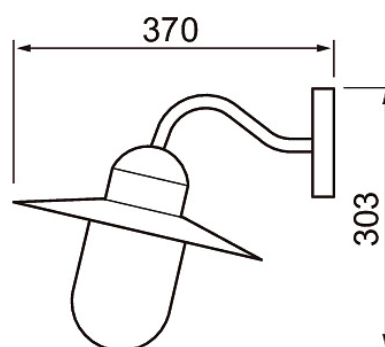

IP44

-o
3 x 2,5ta
-20 °Cta
35 °C

Arvika

The traditional Arvika wall luminaire with its smooth steel body and large glass dome is brimming with nostalgia and brings to mind the yards of old. The Arvika is ideal for lighting facades, outdoor entrances and corridors. The model can be combined with the bollard and wall luminaires in the Kartano series. The bulb is very visible inside the Arvika lamp, which means that you can significantly affect the mood and luminosity by choosing the right bulb.

- Body made of steel, dome made of clear bubble glass.
- White and black.
- Wall mount.
- Screw connectors 3 x 2.5 mm², one cable entry, cannot be chained together.
- LED bulb max. 11 W E27, not included.
- Enclosure class IP44.
- Temperature of environment of use -20 ... 35 °C, depending on the bulb.