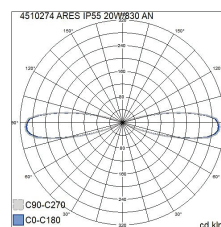

- Aluminium housing and frosted polycarbonate diffuser.
- Anthracite, silver, black and white.
- Protection class I.
- Screw terminal block 3 x 2.5 mm<sup>2</sup>, one cable feed-through.
- Integrated LED 20 W, 375–390 lm.
- Colour temperatures of the integrated LED 3,000 K and 4,000 K. CRI > 80 / Ra > 80.
- E27 models LED lamp max 11 W, not included.
- Lamp recommendations: Airam Frost led -range.
- IP55.
- IK10.
- On/off.
- Ambient temperature range -20 ... 25 °C.
- Rated lifetime L70 50,000 h (Ta25°C).
- Power source service life 50,000 h.
- AN = anthracite, SI = silver, BK = black, WH = white, PC = polycarbonate, FR = frosted diffuser.