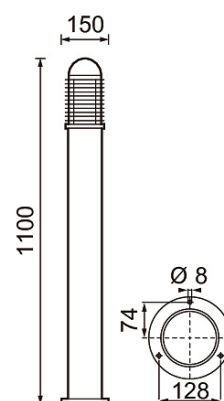

## Ares

An aluminium bollard luminaire for outdoor use, such as in front of office premises. The Ares bollard is available with an integrated LED and replaceable E27 lamp. The luminaire has a frosted polycarbonate diffuser with excellent impact resistance. High-quality surface treatment, stainless steel screws. Installation with bolt fastening directly to a concrete slab or with a separate mounting base on a readymade concrete base. The ground-mounting tube and light sources for the E27 model available only via separate order.

- Aluminium housing and frosted polycarbonate diffuser.
- Anthracite, silver, black and white.
- Protection class I.
- Screw terminal block 3 x 2.5 mm<sup>2</sup>, one cable feed-through.
- Integrated LED 20 W, 375–390 lm.
- Colour temperatures of the integrated LED 3,000 K and 4,000 K. CRI > 80 / Ra > 80.
- E27 models LED lamp max 11 W, not included.
- Lamp recommendations: Airam Frost led -range.
- IP55.
- IK10.
- On/off.
- Ambient temperature range -20 ... 25 °C.
- Rated lifetime L70 50,000 h (Ta25°C).
- Power source service life 50,000 h.
- AN = anthracite, SI = silver, BK = black, WH = white, PC = polycarbonate, FR = frosted diffuser.