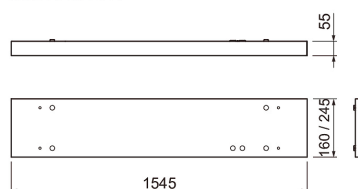

Arel RL1/ RL2