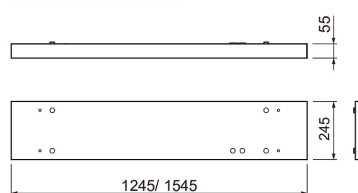

- Steel housing, matt aluminium anti-glare shield.
- White, RAL 9003.
- Protection class I.
- Linkable, 3 x 2,5 mm², Dali-versions 5 x 2,5 mm².
- Installation height 2–4 m.
- Integrated LED Downlight version: 19–58 W / 2150–6850 lm.
- Uplight and downlight version: 54–79 W / 5800–8800 lm.
- Colour temperatures 3000 K and 4000 K. CRI > 80 / Ra > 80.
- MacAdam 3 SDCM.
- IP20.
- The standard range includes on/off and Dali models.
- Ambient temperature range 0 ... 25 °C.
- Rated lifetime L70 100 000 h (Ta25°C).
- Rated lifetime L80 80 000 h (Ta25°C).
- Wire-suspension fixture 4107113 and 4146595 are available as an accessory as well as universal trail bracket D2ARKI.
- Power source service life 50 000 h.
- WH = white, DA = Dali, AL = aluminium, MA = matt.
- Also available: Casambi, ActiveAhead, Philips SR, 1–10 V and Switch Dim solutions. CRI > 90 available for order. Also available with various connecting cable solutions and a pull switch (on/off and Dali). High gloss anti-glare shield, luminous flux packages 1900–7200 lm and gray color, RAL9007, also available on request.

Arel RM1/ RM2

Arel RL1/ RL2

Arel D/I RM2 / D/I RL2

Arel 1245

Arel 1545

By order

Arel					
NO.	CODE		W	LM	
4222731	D2ARFA	1245X160 IP20 19W/830 AL MA WH	19	2150	
4222732	D2ARFB	1245X160 IP20 19W/840 AL MA WH	19	2150	
4222733	D2ARMA	1245X245 IP20 26W/830 AL MA WH	26	3150	
4222734	D2ARMB	1245X245 IP20 26W/840 AL MA WH	26	3150	
4222735	D2ARGA	1245X245 IP20 37W/830 AL MA WH	37	4250	
4222736	D2ARGB	1245X245 IP20 37W/840 AL MA WH	37	4250	
4222720	D2ARLA	1545x160 IP20 30W/830 AL MA WH	30	3300	
4222721	D2ARLB	1545x160 IP20 30W/840 AL MA WH	30	3300	
4222722	D2ARHG	1545x245 IP20 41W/830 AL MA WH	41	5050	
4222723	D2ARHH	1545x245 IP20 41W/840 AL MA WH	41	5050	
4222725	D2ARHN	1545x245 IP20 58W/840 AL MA WH	58	6850	
4222724	D2ARHM	1545x245 IP20 58W/830 AL MA WH	58	6850	