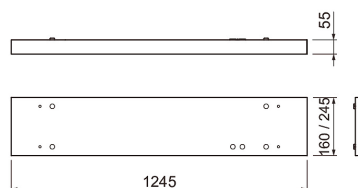

Arel

The extensive Arel luminaire range is designed for offices and other public spaces. The luminaires are equipped with a matt anti-glare shield. Suspension or surface mounting. The standard range includes two colour temperatures and sizes. Integrated LED.

- Steel housing, matt aluminium anti-glare shield.
- White, RAL 9003.
- Protection class I.
- Linkable, 3 x 2,5 mm², Dali-versions 5 x 2,5 mm².
- Installation height 2–4 m.
- Integrated LED Downlight version: 19–58 W / 2150–6850 lm.
- Uplight and downlight version: 54–79 W / 5800–8800 lm.
- Colour temperatures 3000 K and 4000 K. CRI > 80 / Ra > 80.
- MacAdam 3 SDCM.
- IP20.
- The standard range includes on/off and Dali models.
- Ambient temperature range 0 ... 25 °C.
- Rated lifetime L70 100 000 h (Ta25°C).
- Rated lifetime L80 80 000 h (Ta25°C).
- Wire-suspension fixture 4107113 and 4146595 are available as an accessory as well as universal trail bracket D2ARKI.
- Power source service life 50 000 h.
- WH = white, DA = Dali, AL = aluminium, MA = matt.
- Also available: Casambi, ActiveAhead, Philips SR, 1–10 V and Switch Dim solutions. CRI > 90 available for order. Also available with various connecting cable solutions and a pull switch (on/off and Dali). High gloss anti-glare shield, luminous flux packages 1900–7200 lm and gray color, RAL9007, also available on request.

Arel RM1/ RM2