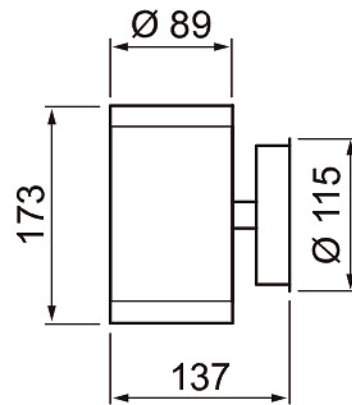

- Stainless steel, tempered glass.
- White, RAL 9010 and anthracite, RAL 7016.
- Wall surface mount.
- Screw connectors 3 x 2,5 mm<sup>2</sup>, one cable entry, cannot be chained together.
- LED-lamp PAR16 GU10 max. 7W, not included.
- Protection rating IP44.
- Ambient temperature range -20 ... 25 °C, depending on the bulb.

### Alppila Double XL

NO.	CODE
• 4508465	A5DAAA IP44 2XGU10 GLC WH XL
• 4508466	A5DAAB IP44 2XGU10 GLC ANT XL