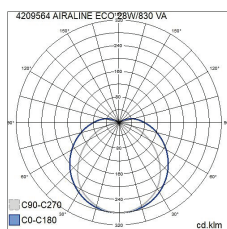

IP20

-O-
3 x 2,5-O-
5 x 2,5

DALI-2

Airline Eco

A general lighting solution with a narrow frame for retail premises and industrial facilities. The luminaire is available in two frame lengths and with three optics solutions: for general lighting, narrow beam (NB), and wide beam (WB). Integrated LED, with two colour temperatures. The luminaire offers excellent efficiency, 150 lm/W.

- Steel housing and reflector, opal acrylic diffuser (ACO).
- White RAL 9003.
- Protection class I.
- Surface mounting or wire suspension with a separate wire-suspension fixture (4146595).
- Linkable, 3/5 x 2.5 mm²
- Installation height 2–4 m.
- Fixed LED: 21–50 W / 2,900–7,200 lm.
- Colour temperatures: 3000 K and 4000 K
CRI > 80 / Ra > 80.
- MacAdam 3 SDCM.
- IP20.
- The standard range includes on/off and Dali-2 models.
- Ambient temperature range 0 ... 25 °C.
- Rated lifetime L70 100 000 h (Ta25°C).
- Rated lifetime L80 65 000 h (Ta25°C).
- Power source service life 50,000 h.
- WH = white, DA2 = Dali-2, NB = narrow beam, WB = wide beam.
- Also available as Casambi, 1–10 V and Switch Dim solutions. The colour temperature options available are: 2700 K, 5700 K and 6500 K as well as Tunable White. CRI > 90 available by special order. Also available with various connecting wire solutions and linkable models. The lengths 600 and 750 mm are available by special order. Also available in various output options, 1400–9900 lumens.