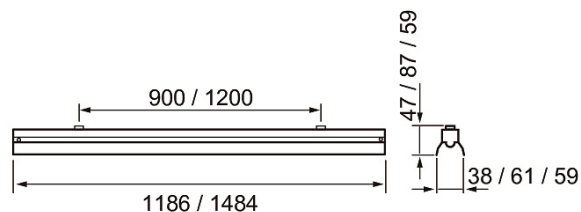

By order, • In stock

Airline Eco without reflector

NO.	CODE	W	LM
4209564	D2AEAA IP20 21W/830 ACO WH	21	3200
4209565	D2AEBA IP20 21W/840 ACO WH	21	3200
4209576	D2AEAG IP20 50W/830 ACO WH	50	7200
4209535	D2AEBG IP20 50W/840 ACO WH	50	7200

Airline Eco narrow reflector

NO.	CODE	W	LM
4209568	D2AEAC IP20 21W/830 NB ACO WH	21	2900
4209569	D2AEBC IP20 21W/840 NB ACO WH	21	2900
4209579	D2AEAJ IP20 50W/830 NB ACO WH	50	6700
4209580	D2AEBJ IP20 50W/840 NB ACO WH	50	6700

Airline Eco wide reflector

NO.	CODE	W	LM
4209572	D2AEAE IP20 21W/830 WB ACO WH	21	3000
4209573	D2AEBE IP20 21W/840 WB ACO WH	21	3000
4209583	D2AEAL IP20 50W/830 WB ACO WH	50	6800
4209584	D2AEBL IP20 50W/840 WB ACO WH	50	6800

Airline Eco Dali without reflector

NO.	CODE	W	LM
4209566	D2AEAB IP20 21W/830 DA2 ACO WH	21	3200
4209567	D2AEBB IP20 21W/840 DA2 ACO WH	21	3200
4209577	D2AEAH IP20 50W/830 DA2 ACO WH	50	7200
4209578	D2AEBH IP20 50W/840 DA2 ACO WH	50	7200

Airline Eco Dali narrow reflector

NO.	CODE	W	LM
4209570	D2AEAD IP20 21W/830 NB DA2 ACO WH	21	2900
4209571	D2AEBD IP20 21W/840 NB DA2 ACO WH	21	2900
4209581	D2AEAK IP20 50W/830 NB DA2 ACO WH	50	6700
4209582	D2AEBK IP20 50W/840 NB DA2 ACO WH	50	6700

Airline Eco Dali wide reflector

NO.	CODE	W	LM
4209574	D2AEAF IP20 21W/830 WB DA2 ACO WH	21	3000
4209575	D2AEBF IP20 21W/840 WB DA2 ACO WH	21	3000
4209585	D2AEAM IP20 50W/830 WB DA2 ACO WH	50	6800
4209586	D2AEBM IP20 50W/840 WB DA2 ACO WH	50	6800