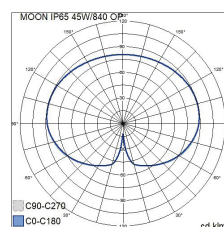

## Moon

A classic, globular luminaire with an integrated LED for gardens and parks. The luminaire's diffuser is made of high-quality acrylic that does not turn yellow in the sunlight.

- Acrylic housing and diffuser.
  - Opal diffuser, black base.
  - Linkable, 3 × 2.5 mm<sup>2</sup>.
  - Protection class I.
  - Recommended installation height: 3–5 m.
  - Colour temperature: 4,000 K
  - Integrated LED, 45 W, 4,300 lm.
  - IP65.
  - Mounting on a Ø 60 mm pole.
  - Ambient temperature range: -25 ... 35 °C.
  - L70B50 100,000 h (25 °C).
  - On/off.
- Also available with the Dali control system on a project-specific basis.

### Moon

NO.	CODE	W	LM
4513145	D5MOAA MOON IP65 45W/840 OP	45	4300