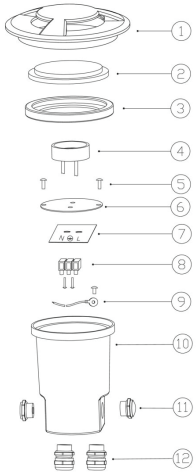

Holm 3Eye

The recess-mounted Holm Eye luminaire, which distributes light to the sides, is designed for use on patios or by front doors on residential properties. You can also use it indoors as an eye-catching accent lighting solution. The luminaire withstands being stepped on. It has a dust- and spatter-proof housing. You can select a GU10 lamp with a colour temperature and beam of your choice.

- Aluminium frame, decorative ring stainless steel.
- Frosted glass globe.
- Light blockers made of aluminium.
- Linkable 3 x 2,5 mm².
- Enclosure class IP65.
- IK03.
- LED-lamp PAR16 GU10, max 7W, not included.
- Ambient temperature range -20 ... 25 °C, depending on the bulb.