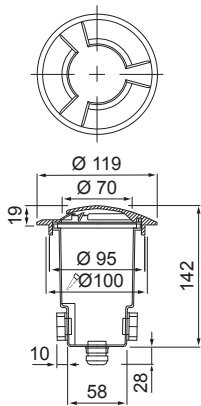

Holm 3Eye

The recess-mounted Holm Eye luminaire, which distributes light to the sides, is designed for use on patios or by front doors on residential properties. You can also use it indoors as an eye-catching accent lighting solution. The luminaire withstands being stepped on. It has a dust- and spatter-proof housing. You can select a GU10 lamp with a colour temperature and beam of your choice.

- Aluminium frame, decorative ring stainless steel.
- Frosted glass globe.
- Light blockers made of aluminium.
- Linkable 3 x 2,5 mm².
- Enclosure class IP65.
- IK03.
- LED-lamp PAR16 GU10, max 7W, not included.
- Ambient temperature range -20 ... 25 °C, depending on the bulb.