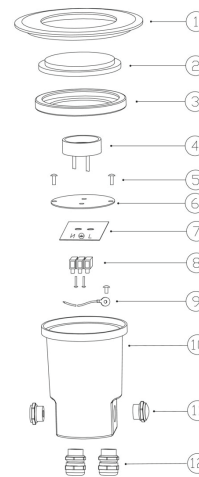

Holm

The recessed-mounted Holm luminaire is designed for use on patios or by front doors on residential properties. You can also use it indoors as an eye-catching accent lighting solution. The luminaire withstands being stepped on. It has a dust- and spatter-proof housing. You can select a GU10 lamp with a colour temperature and beam of your choice.

- Aluminium frame, decorative ring stainless steel.
- Frosted glass globe.
- Linkable 3 x 2,5 mm².
- Enclosure class IP65.
- IK03.
- LED-lamp PAR16 GU10, max 7W, not included.
- Ambient temperature range -20 ... 25 °C, depending on the bulb.