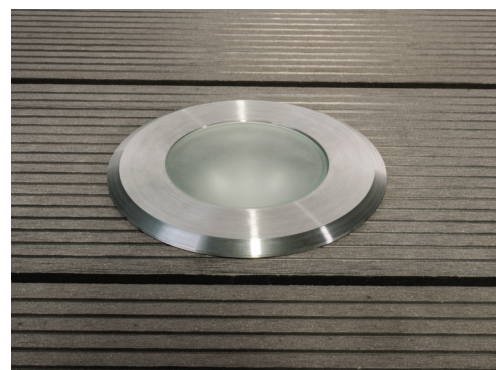

Holm

The recessed-mounted Holm luminaire is designed for use on patios or by front doors on residential properties. You can also use it indoors as an eye-catching accent lighting solution. The luminaire withstands being stepped on. It has a dust- and spatter-proof housing. You can select a GU10 lamp with a colour temperature and beam of your choice.

- Aluminium frame, decorative ring stainless steel.
- Frosted glass globe.
- Linkable 3 x 2,5 mm².
- Enclosure class IP65.
- IK03.
- LED-lamp PAR16 GU10, max 7W, not included.
- Ambient temperature range -20 ... 25 °C, depending on the bulb.