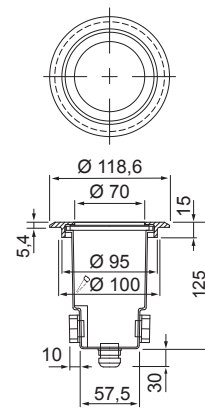

- Aluminium frame, decorative ring stainless steel.
- Frosted glass globe.
- Linkable 3 x 2,5 mm².
- Enclosure class IP65.
- IK03.
- LED-lamp PAR16 GU10, max 7W, not included.
- Ambient temperature range -20 ... 25 °C, depending on the bulb.