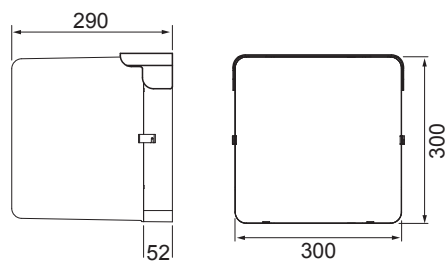

Noppa Cube

The Noppa luminaire equipped with a fixed LED is designed for use as the street number indicator for both public properties and residential buildings. It comes with three different diffuser options: low, triangle and cube. Number stickers are not included.

- Polycarbonate body and opal polycarbonate diffuser.
- White, RAL 9016.
- Protection class II.
- Surface mounting on a wall or ceiling.
- Linkable, 3 x 2.5 mm², spring terminal blocks.
- Installation height 2–5 m.
- Colour temperature 4,000 K. CRI > 80 / Ra > 80.
- MacAdam 6 SDCM.
- IP65.
- IK10.
- Fixed LED 12W / 900 lm.
- On/off.
- Ambient temperature range -20 ... 25 °C.
- Rated lifetime L70 50,000 h (Ta25°C).