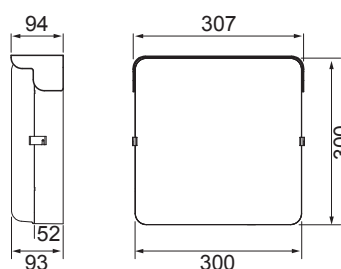

## Noppa Flat

The Noppa Flat luminaire equipped with a fixed LED is designed for use as the street number indicator for both public properties and residential buildings. It comes with three different diffuser options: low, triangle and cube. A snow cover is available as an accessory. Number stickers are not included.

- Polycarbonate body and opal polycarbonate diffuser.
- White, RAL 9016.
- Protection class II.
- Surface mounting on a wall or ceiling.
- Linkable, 3 x 2.5 mm<sup>2</sup>, spring terminal blocks.
- Installation height 2–5 m.
- Colour temperature 4,000 K. CRI > 80 / Ra > 80.
- MacAdam 6 SDCM.
- IP65.
- IK10.
- Fixed LED 12W / 900 lm.
- On/off.
- Ambient temperature range -20 ... 25 °C.
- Rated lifetime L70 50,000 h (Ta25°C).