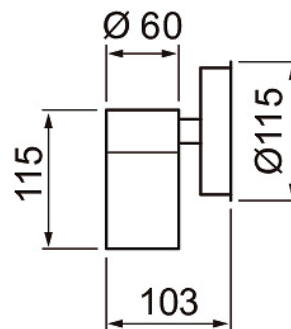

- Body made of stainless steel, tempered glass.
- Brushed steel.
- Wall surface mount.
- Screw connectors 3 x 2,5 mm<sup>2</sup>, one cable entry, cannot be chained together.
- LED-lamp PAR16 GU10 max. 7W, not included.
- Protection rating IP44.
- Ambient temperature range -20 ... 25 °C, depending on the bulb.

### Alppila

NO.	CODE
4107269	A1ALAA IP44 GU10 GLC RST